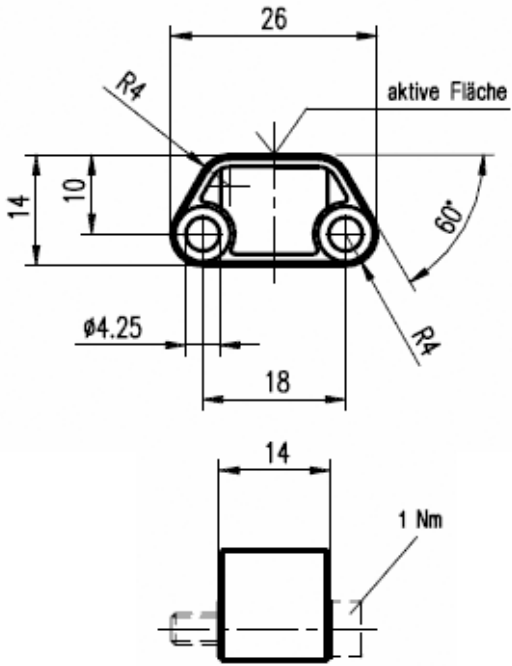

### Common Data

Version  
Usable with  
Ambient temperature

floating magnet, free  
for use with BIL...-...A-  
-25°C...+100°C

### Mechanical Data

Material  
Weight

PA6.6 GF  
8

Datasheet number::

Definitions see general catalog.  
If not otherwise noted, ratings according to  
IEC 60947-5-2 (DIN EN60947-5-2)

Balluff GmbH  
Schurwaldstrasse 9  
73765 Neuhausen a.d.F.  
Phone (07158) 173-0 Fax (07158) 5010